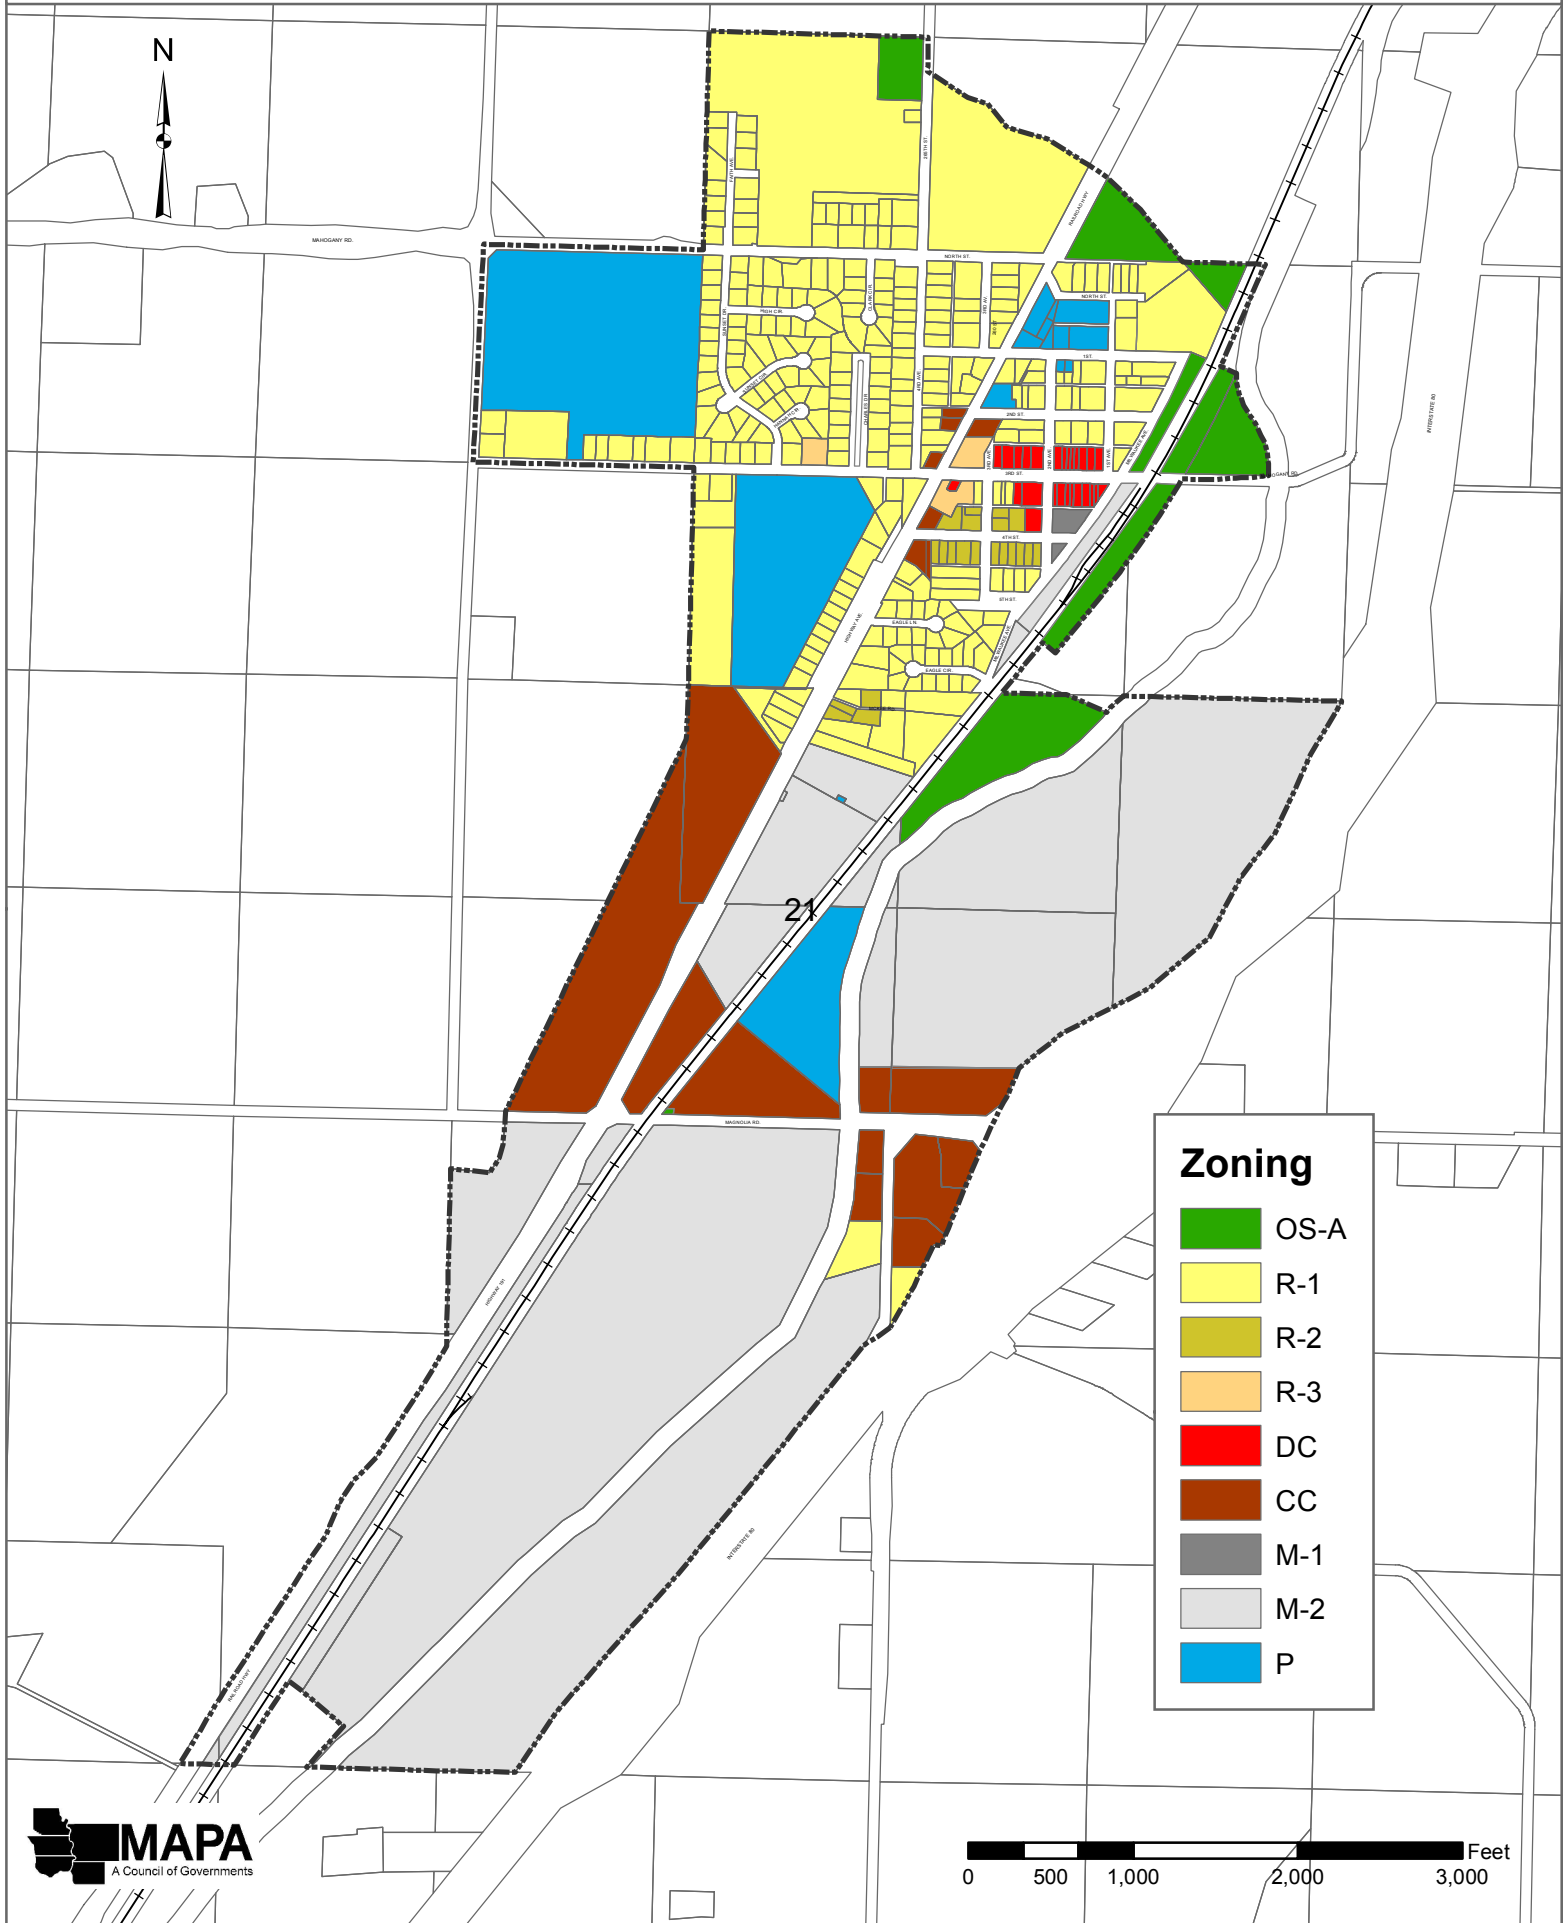

City of Underwood- Zoning Changes

As of May 10, 2013

Zoning	
	OS-A
	R-1
	R-2
	R-3
	DC
	CC
	M-1
	M-2
	P